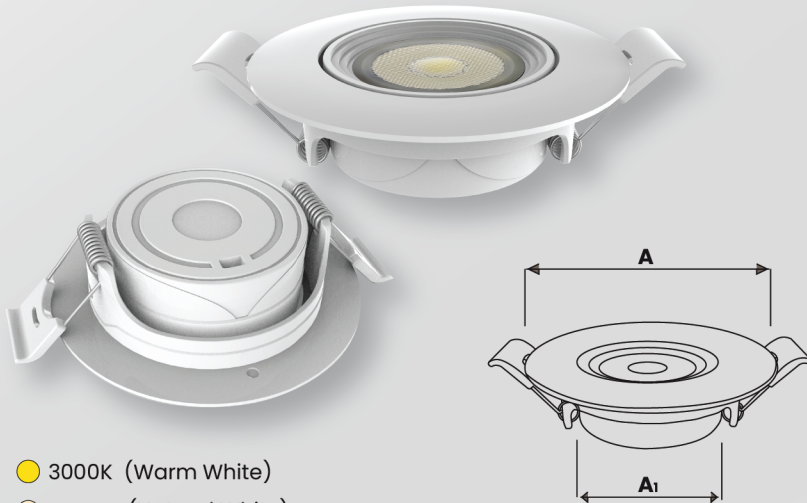

LED Spot Light

Legend

Material: PBT

Voltage: 170~240 Vac

Beam Angle: 36°

CRI: ≥80

Lifetime: 15.000 hours

- 3000K (Warm White)
- 4000K (Natural White)
- 6500K (Cool Daylight)

Model	Power	Lumen	Color	Dimension A	Dimension A1
MG - LSLA05	5W	400Lm	WW/NW/CW	3.5 inch	1.8 inch
MG - LSLA07	7W	560Lm	WW/NW/CW	3.5 inch	1.8 inch

Product Applications :

Scan Our
 Catalog
 Here :

@morgen_idn